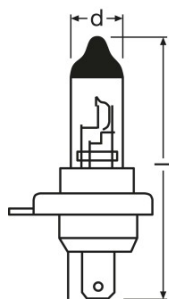

Product features

- Eye-catching design with partial blue coating and silver cap

Product family datasheet

Product line drawing

Product family datasheet

Technical data

Product description	Electrical data				Photometrical data		Dimensions & weight	
	Power input	Nominal voltage	Nominal wattage	Test voltage	Luminous flux	Luminous flux tolerance	Length	Diameter
64150NBU	68 W ¹⁾	12.0 V	55.00 W	13.2 V	1550 lm	±15 %	67.5 mm	9 mm
64151NBU	68 W ¹⁾	12.0 V	55.0 W	13.2 V	1450 lm	±15 %	42.0 mm	11.0 mm
64193NBU	75 / 68 W ¹⁾	12.0 V	60/55 W	13.2 V	1650/1000 lm	±15 %	82.0 mm	13.0 mm
64210NBU	58 W ¹⁾	12.0 V	55.00 W	13.2 V	1500 lm	±10 %	59.0 mm	12.0 mm
64211NBU	62 W ¹⁾	12.0 V	55.00 W	13.2 V	1350 lm	±10 %	67.0 mm	12.0 mm
9005NBU	73 W ¹⁾	12.0 V	60.0 W	13.2 V	1700 lm	±12 %	80.3 mm	12.0 mm
9006NBU	62 W ¹⁾	12.0 V	51.0 W	13.2 V	1000 lm	±15 %	80.3 mm	12.0 mm