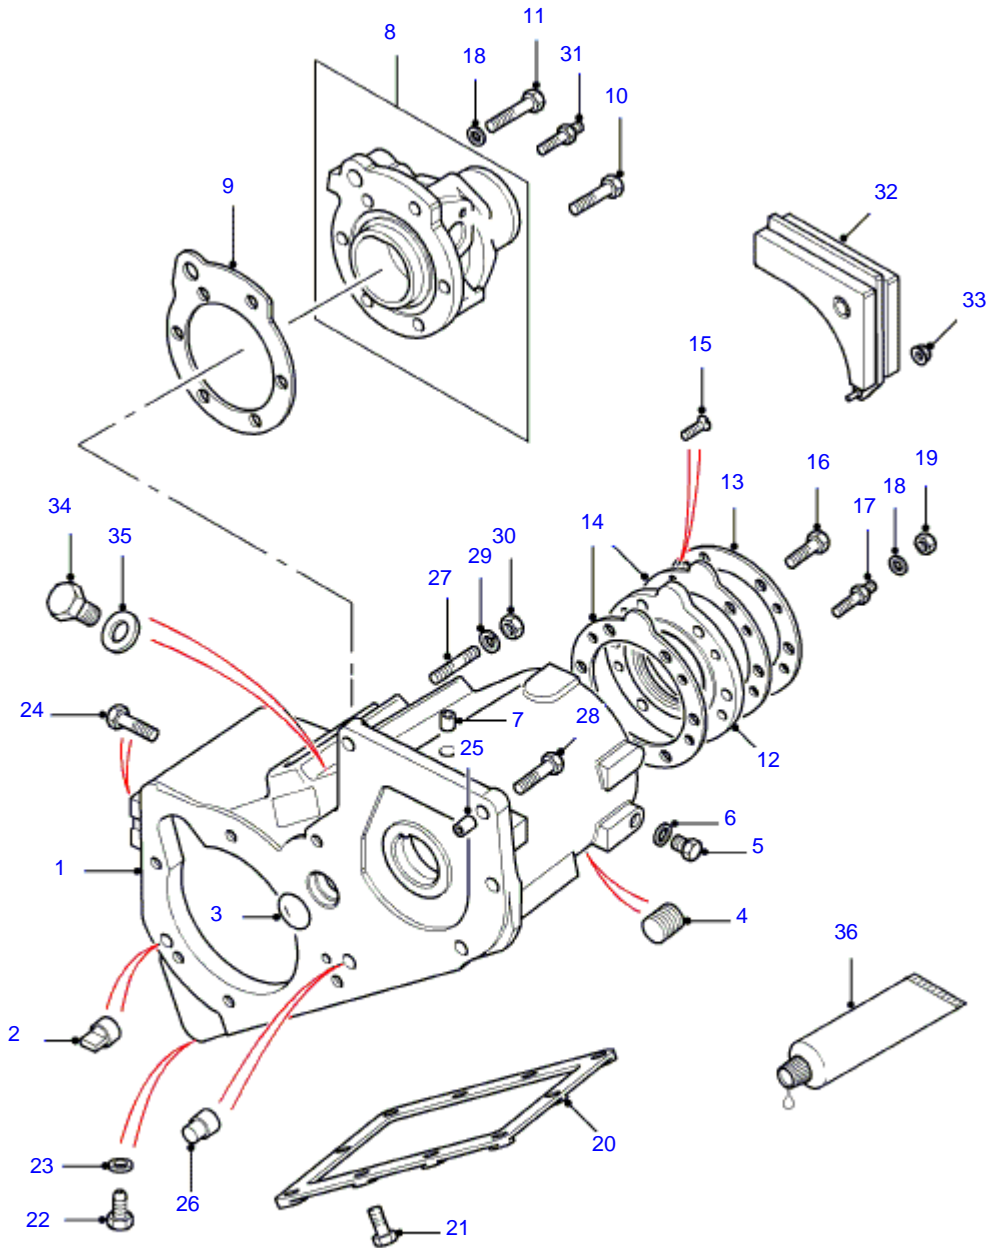

Catalogue: Defender 2007-
Section: R01.050 MAIN CASING (FROM (V)7A000001)

R01.050
01-2007
L8
LD0036