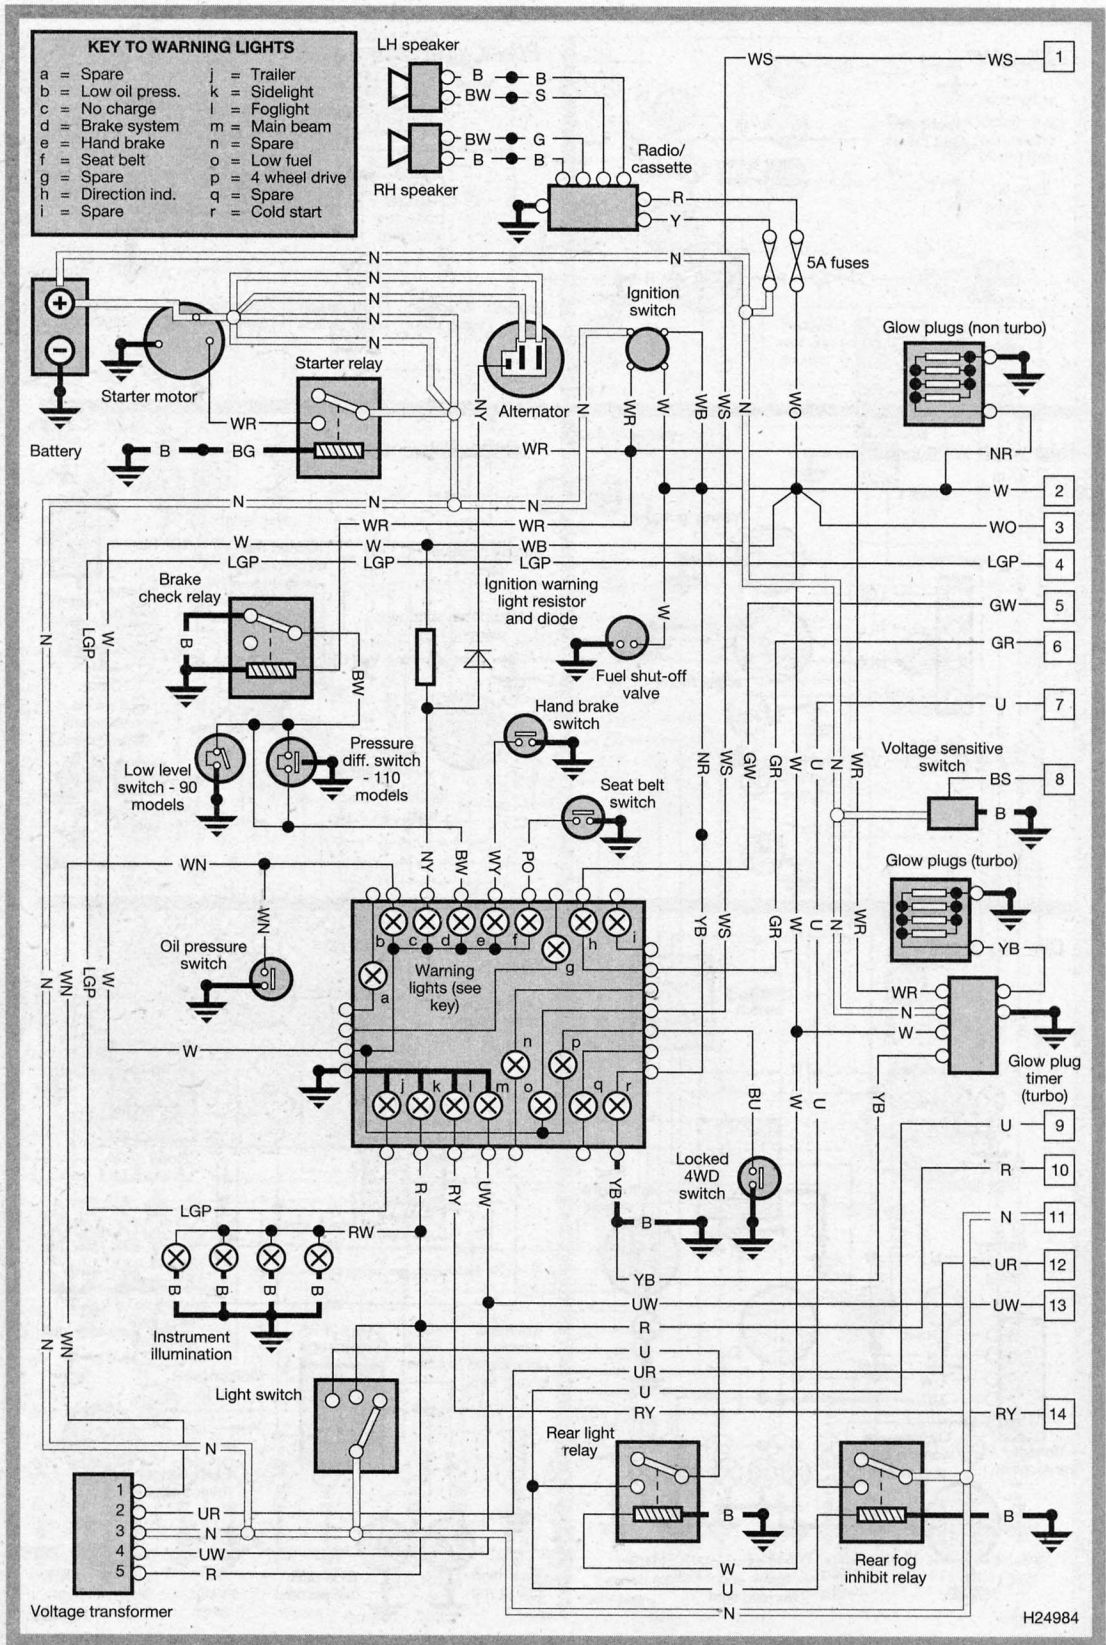

### Wiring diagram colour code

B	Black	P	Purple
G	Green	R	Red
K	Pink	S	Slate
L	Light	U	Blue
N	Brown	W	White
O	Orange	Y	Yellow

*The last letter indicates the tracer colour*

**Wiring diagrams commence overleaf**

Diagram 5 : All models from 1991-94