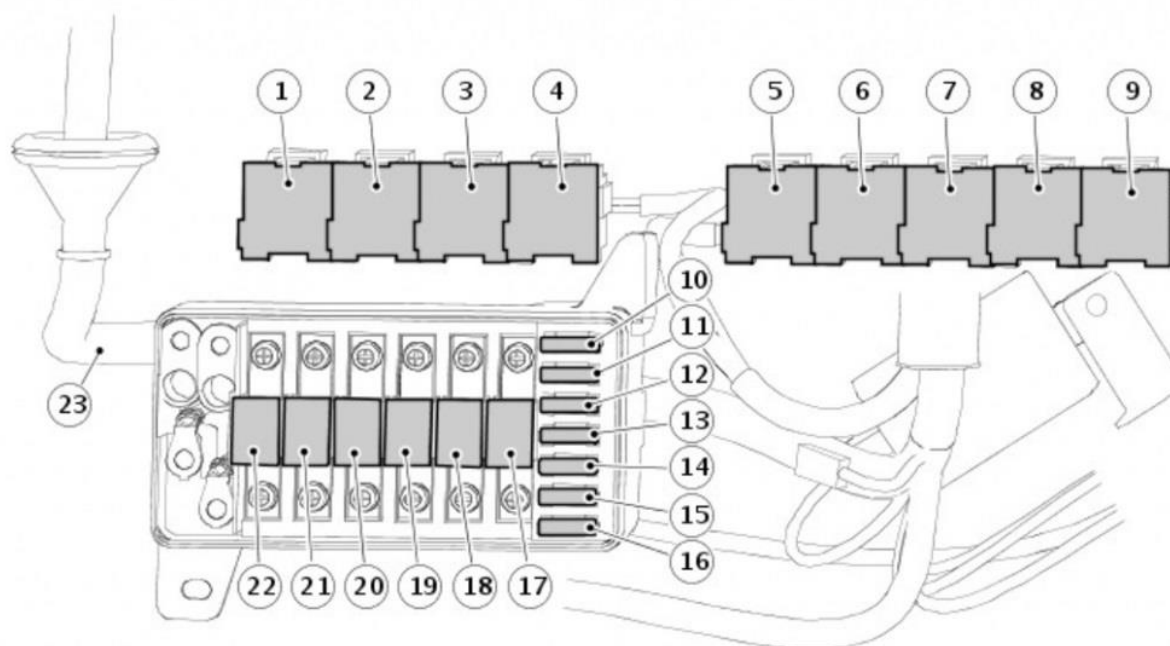

UNDER OFFSIDE FRONT SEAT

Item Number	Description	Colour	Part Number
1	ABS pump relay	grey	YWB500220
2	Main relay	Black with white stripe	YWB500060
3	Starter relay	Black with white stripe	YWB500060
4	Glow plug relay	grey	YWB500220
5	A/C clutch relay	Black with white stripe	YWB500060
6	A/C cooling fan relay	Black with white stripe	YWB500060
7	A/C accessory relay		YWB500210
8	Heated front screen relay	Black with white stripe	YWB500060
9	HFS timer relay	Grey	PRC6796

UNDER OFFSIDE DASH

Clockwise from top left.

	1	2	3
7	6	5	4

Item Number	Description	Colour	Part Number
1	Flasher unit		YWT500050
2	Wiper relay		AMR2341
3	Dim dip	Grey	
4	Headlamp	Black with white stripe	YWB500060
5	Window lift relay	Black with white stripe	YWB500060
6	Heated rear window relay	Black with white stripe	YWB500060
7	Alarm sounder relay		AMR1088